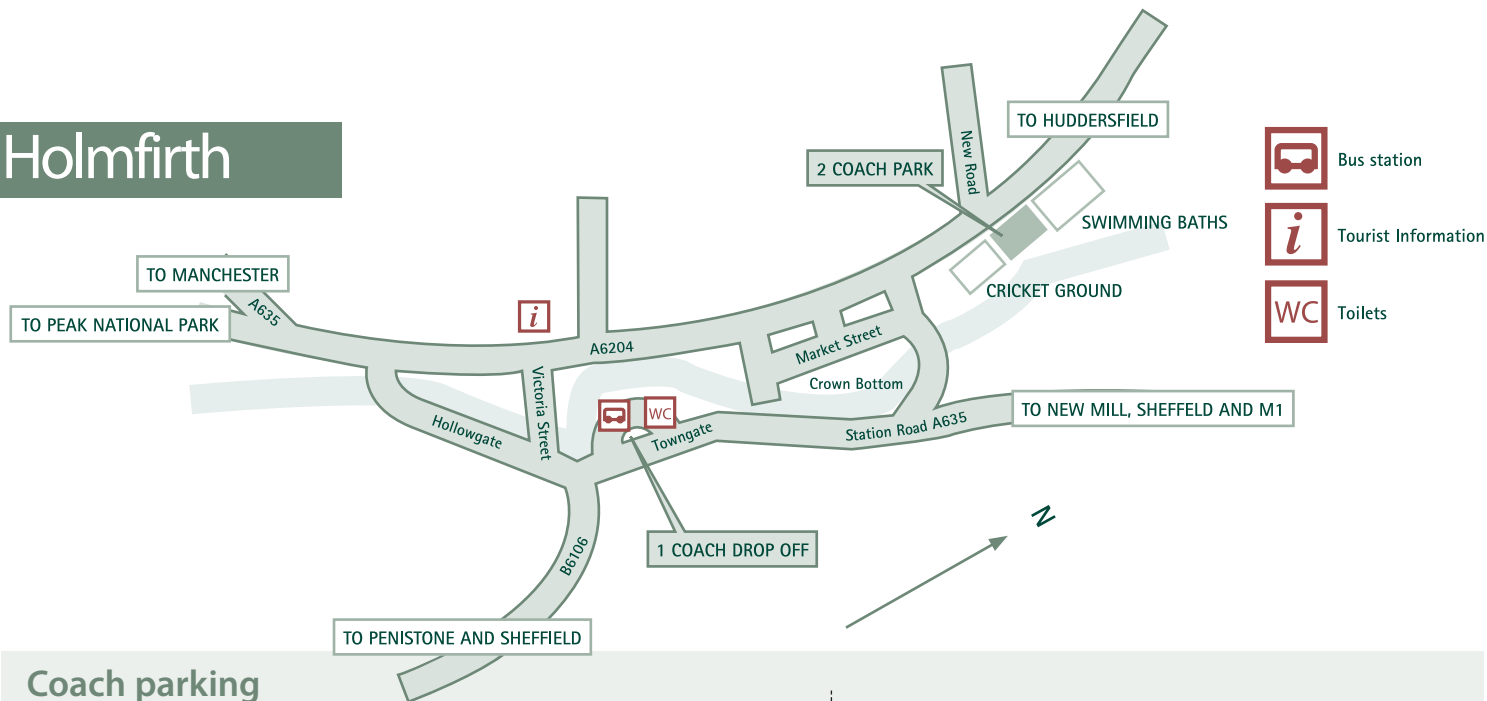

Holmfirth

Coach parking

- 1 Drop off / pick up at **bus station** using stand A. The station is un-manned and parking is limited to 5 minutes: 0113 251485
- 2 Long stay parking at **Holmfirth swimming baths**: 01484 222440. There are no public toilets here, please use those in the town centre.

For more information on parking contact:
Kirklees Parking Service:
01484 225667

Holmfirth Tourist Information Centre:
01484 222444